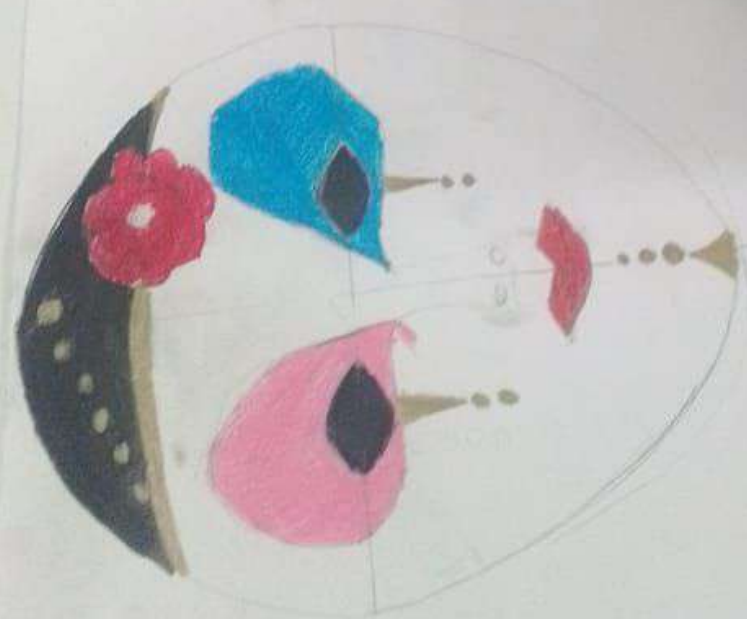

Mythos

GAMBARUNTA
BRUSH TIP MARKER
18

Handwritten text in blue ink, possibly a name or a signature, located in the bottom right corner of the sketch paper.

Disegno

Classe

alunno

alunno

10